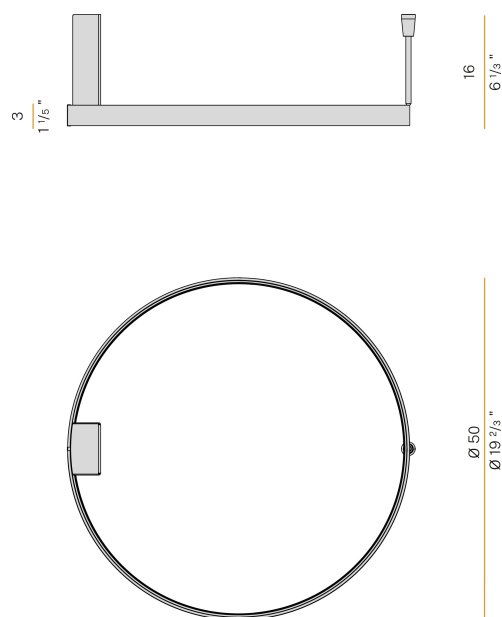

PANZERI

Zero Round

220-240V AC dimmable (DALI/Push DIM)

P03302.050.0402

● black

Data sheet

CODE	P03302.050.0402
SYSTEM POWER CONSUMPTION	29W
EFFICACY	70.31lm/W
LIGHT SOURCE	LED
LIGHT SOURCE LIFETIME	L70 (B50) 60.000h
COLOUR TEMPERATURE	3000K Ra>90
LIGHT DISTRIBUTION	diffused
POWER SUPPLY	220-240V AC
FREQUENCY	50/60Hz
ELECTRICAL CONFIGURATION	dimmable (DALI/Push DIM)
DRIVER	integrated included
NOMINAL LUMINOUS FLUX	2835lm
LUMEN OUTPUT	2039lm
EFFICIENCY	71.9%
WEIGHT	1,41 Kg
PROTECTION DEGREE	IP20
COLOUR TOLLERANCES	SDCM 3
PACKING DIMENSIONS	58,0 x 58,0 x 10,0 cm

Ceiling or wall lighting fixture for interiors, with direct and indirect light emission.
Pickled sheet metal ceiling or wall bracket in polyacrylic paint.
Pickled sheet metal wall plate in polyacrylic paint.
Bended extruded aluminium structure in white, black, bronze, mat brass or titanium polyacrylic paint.
Extruded polycarbonate diffuser with opaline finish.

Technical drawing

Application

Polar diagram